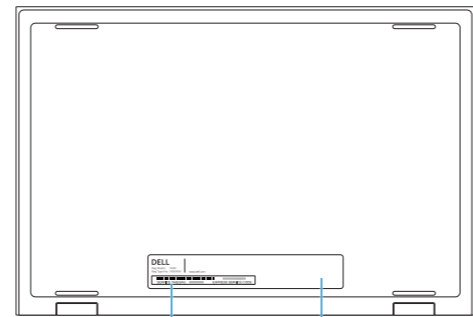

Inspiron 13-7347

Inspiron 13-7347 系列

Features

功能部件 | 功能 | 外觀

1. Right microphone
2. Camera-status light
3. Camera
4. Ambient-light sensor
5. Left microphone
6. Windows button
7. Security-cable slot
8. Power-adapter port
9. HDMI port
10. USB 3.0 port with PowerShare
11. USB 3.0 port
12. Headset port
13. Left-click area
14. Right-click area
15. Power and battery-status light
16. Power button
17. Volume-control buttons (2)
18. USB 2.0 port
19. Media-card reader
20. Passive Stylus
21. Service Tag label
22. Regulatory label